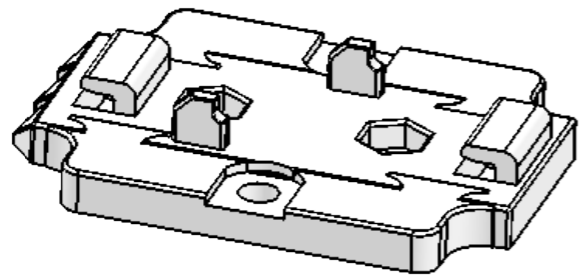

Standard tube length is 900 mm
 This is also the maximum tube length.
 When a shorter length is needed,
 please note when ordering.

Drawing 16160010 shows all mounting variations of the Blowflex Easy.

Included:

4532000100 Simco standard mounting bracket

9950000002 Hex screw driver 2.0 mm

Detail A
 Scale 2:1