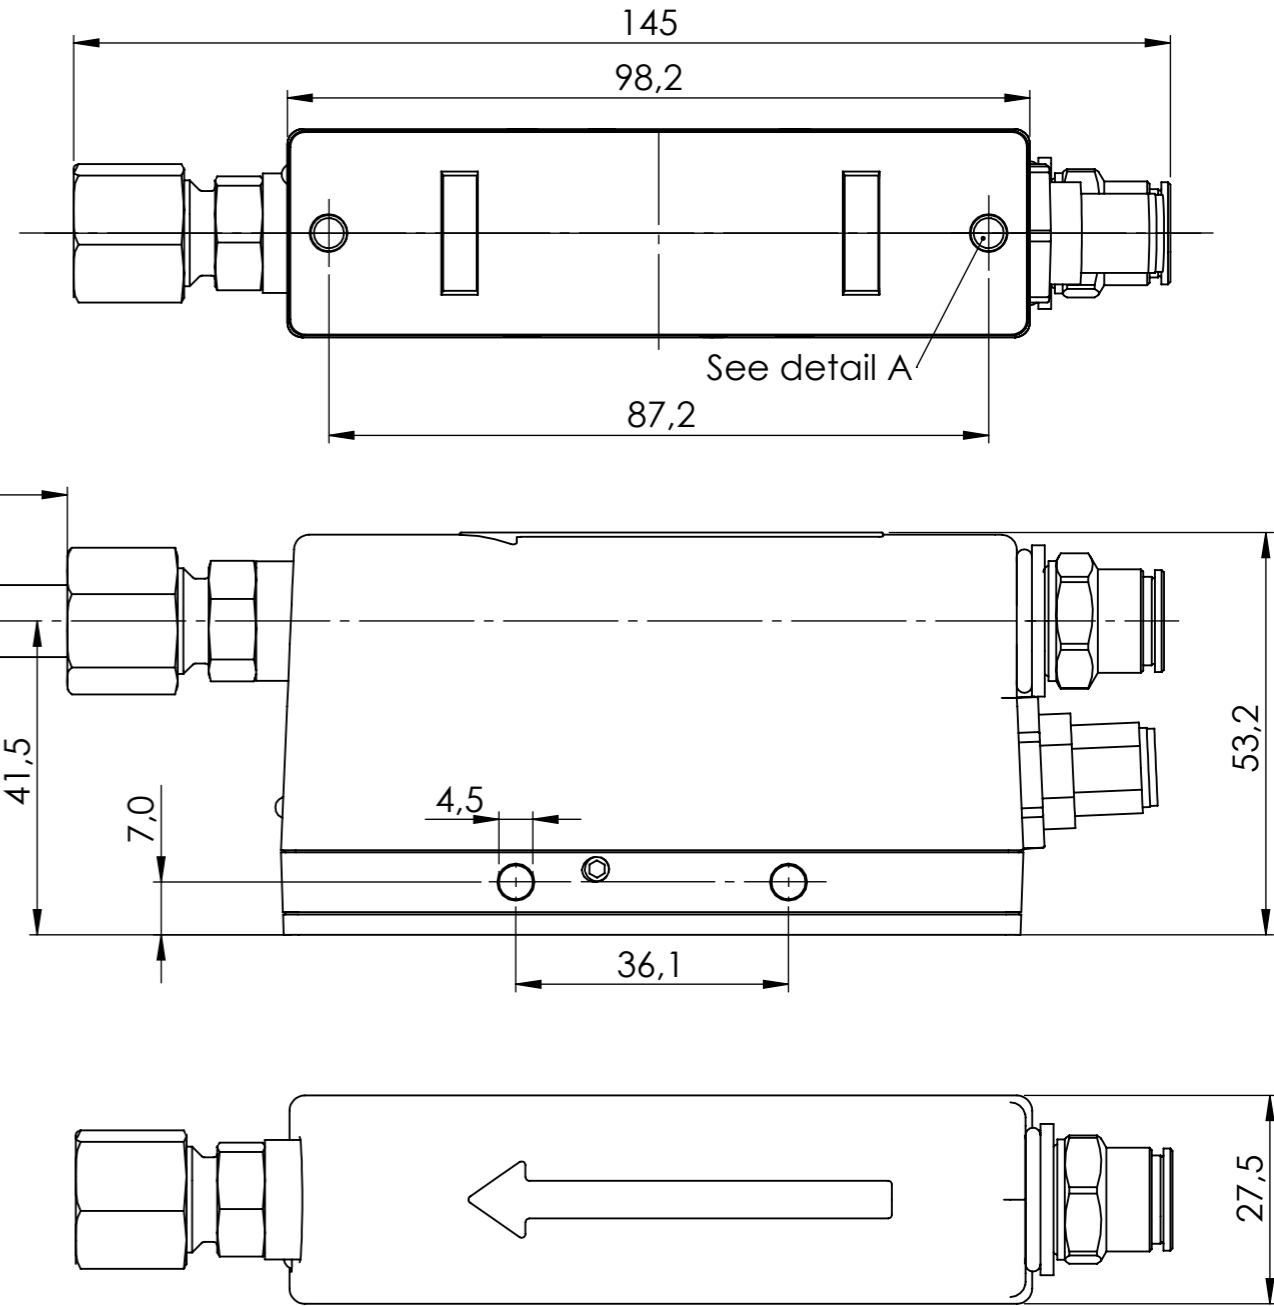

Standard tube length is 900 mm
 This is also the maximum tube length.
 When a shorter length is needed,
 please note when ordering.

Drawing 16160010 shows all mounting variations of the Blowflex Easy.

Included:

4532000100 Simco standard mounting bracket

9950000002 Hex screw driver 2.0 mm

Detail A
 Scale 2:1