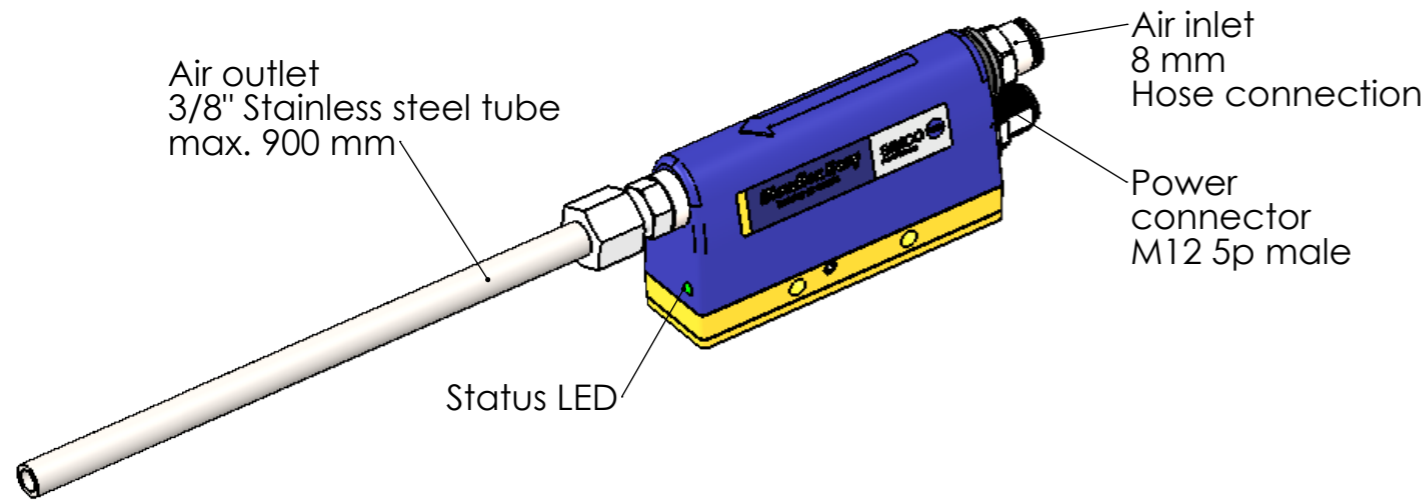

Standard tube length is 900 mm
 This is also the maximum tube length.
 When a shorter length is needed,
 please note when ordering.

Drawing 16160010 shows all mounting variations of the Blowflex Easy.

Included:

4532000100 Simco standard mounting bracket

9950000002 Hex screw driver 2.0 mm

Detail A
 Scale 2:1