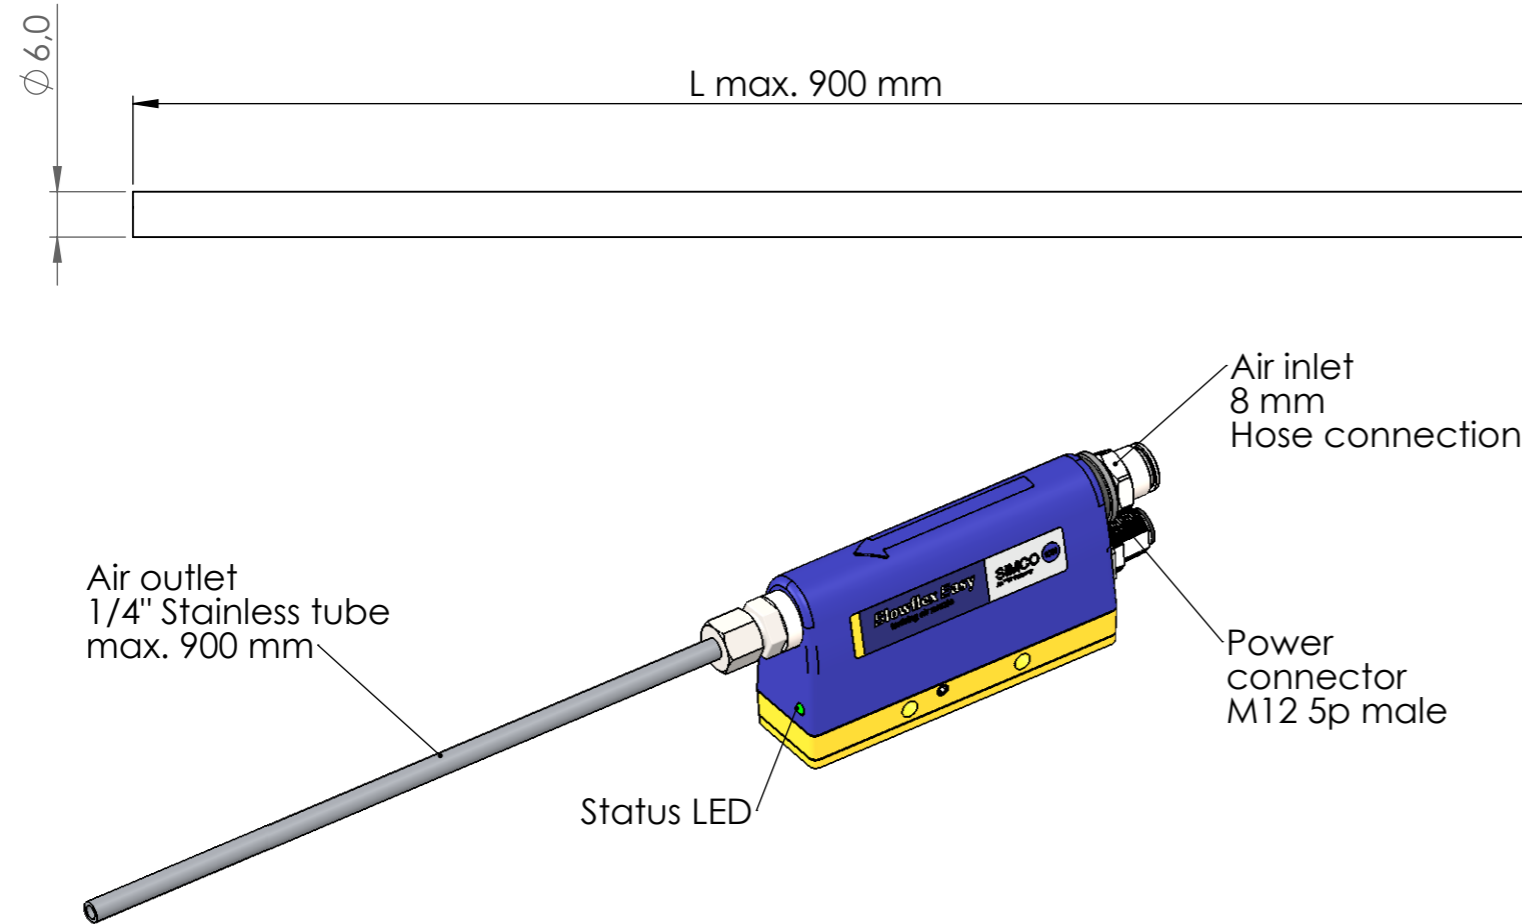

Standard tube length is 900 mm
 This is also the maximum tube length.
 When a shorter length is needed,
 please note when ordering.

Included:

4532000100 Simco standard mounting bracket

9950000002 Hex screw driver 2.0 mm

Detail A
 Scale 2:1

Drawing 16160010 shows all mounting variations of the Blowflex Easy.

SIMCO ION An ITW Company WWW.SIMCO-ION.NL TEL: +31 (0)573 288333	Name: Blowflex Easy Inside cleaning				Drawn: RJ	Part no.: 1616000002		
	CAD GENERATED NOT AUTO UPDATED	Dimensions in mm	Date: 29-12-2020	A3	M: 1:1	ECN-445	Check: HS	Dwg. no.: 16160002/B