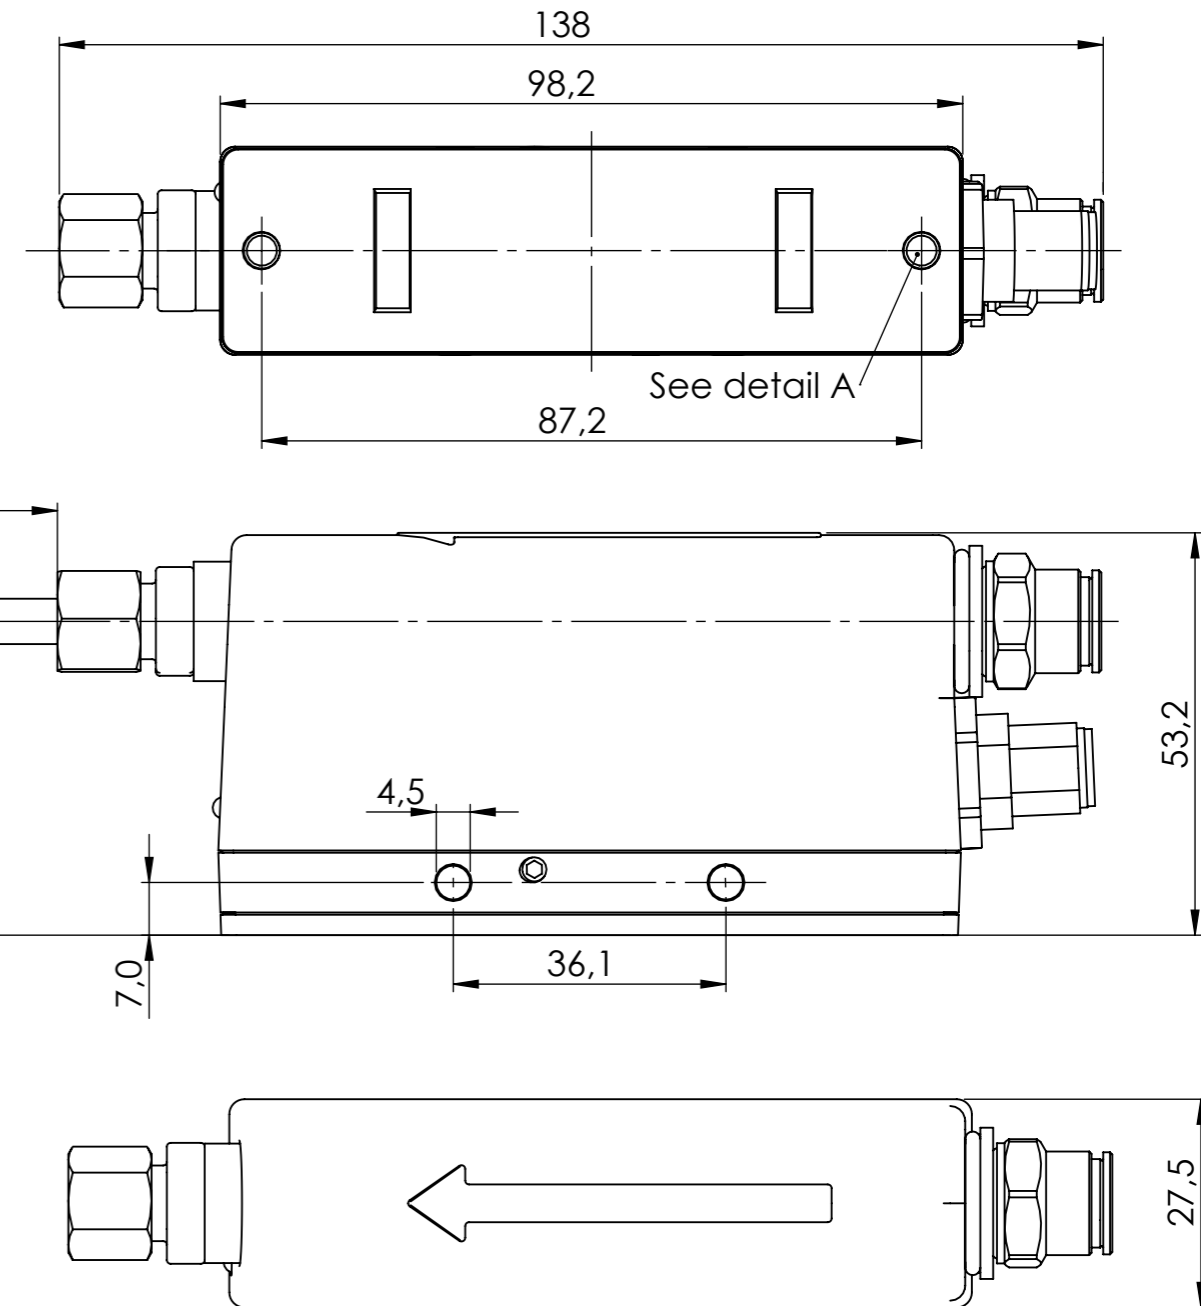

Standard tube length is 900 mm
 This is also the maximum tube length.
 When a shorter length is needed,
 please note when ordering.

Included:

4532000100 Simco standard mounting bracket

9950000002 Hex screw driver 2.0 mm

Detail A
 Scale 2:1

Drawing 16160010 shows all mounting variations of the Blowflex Easy.

SIMCO ION An ITW Company WWW.SIMCO-ION.NL TEL: +31 (0)573 288333	Name: Blowflex Easy Inside cleaning				Drawn: RJ	Part no.: 1616000002		
	CAD GENERATED NOT AUTO UPDATED	Dimensions in mm	Date: 29-12-2020	A3	M: 1:1	ECN-445	Check: HS	Dwg. no.: 16160002/B