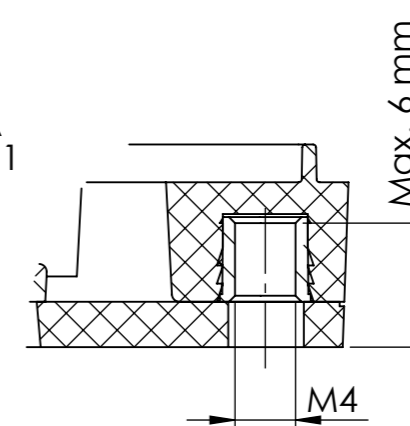

Standard tube length is 900 mm
 This is also the maximum tube length.
 When a shorter length is needed,
 please note when ordering.

Included:

4532000100 Simco standard mounting bracket

9950000002 Hex screw driver 2.0 mm

Detail A
 Scale 2:1

Drawing 16160010 shows all mounting variations of the Blowflex Easy.

SIMCO ION An ITW Company WWW.SIMCO-ION.NL TEL: +31 (0)573 288333	Name: Blowflex Easy Inside cleaning				Drawn: RJ	Part no.: 1616000002		
	CAD GENERATED NOT AUTO UPDATED	Dimensions in mm	Date: 29-12-2020	A3	M: 1:1	ECN-445	Check: HS	Dwg. no.: 16160002/B