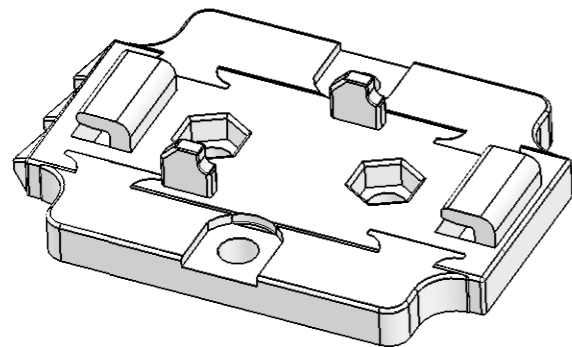

Standard tube length is 900 mm
 This is also the maximum tube length.
 When a shorter length is needed,
 please note when ordering.

Included:

4532000100 Simco standard mounting bracket

9950000002 Hex screw driver 2.0 mm

Detail A
 Scale 2:1

Drawing 16160010 shows all mounting variations of the Blowflex Easy.

SIMCO ION An ITW Company WWW.SIMCO-ION.NL TEL: +31 (0)573 288333	Name: Blowflex Easy Inside cleaning				Drawn: RJ	Part no.: 1616000002		
	CAD GENERATED NOT AUTO UPDATED	Dimensions in mm	Date: 29-12-2020	A3	M: 1:1	ECN-445	Check: HS	Dwg. no.: 16160002/B