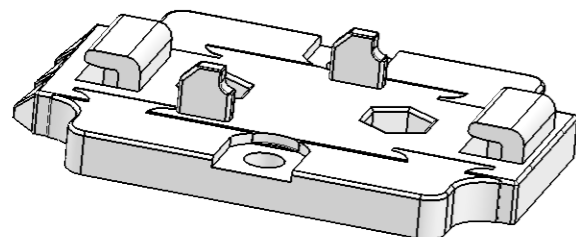

Detail A
Scale 2:1

Drawing 16160010 shows all mounting variations of the Blowflex Easy.

Included:

4532000100 Simco standard mounting bracket

9950000002 Hex screw driver 2.0 mm