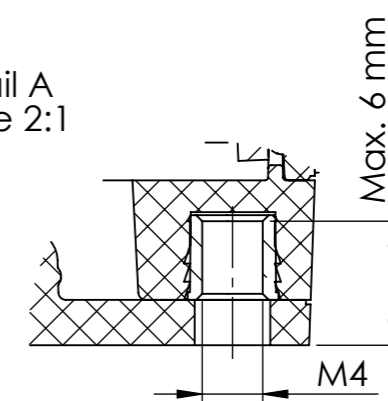

Detail A
Scale 2:1

Drawing 16160010 shows all mounting variations of the Blowflex Easy.

Included:

4532000100 Simco standard mounting bracket

9950000002 Hex screw driver 2.0 mm