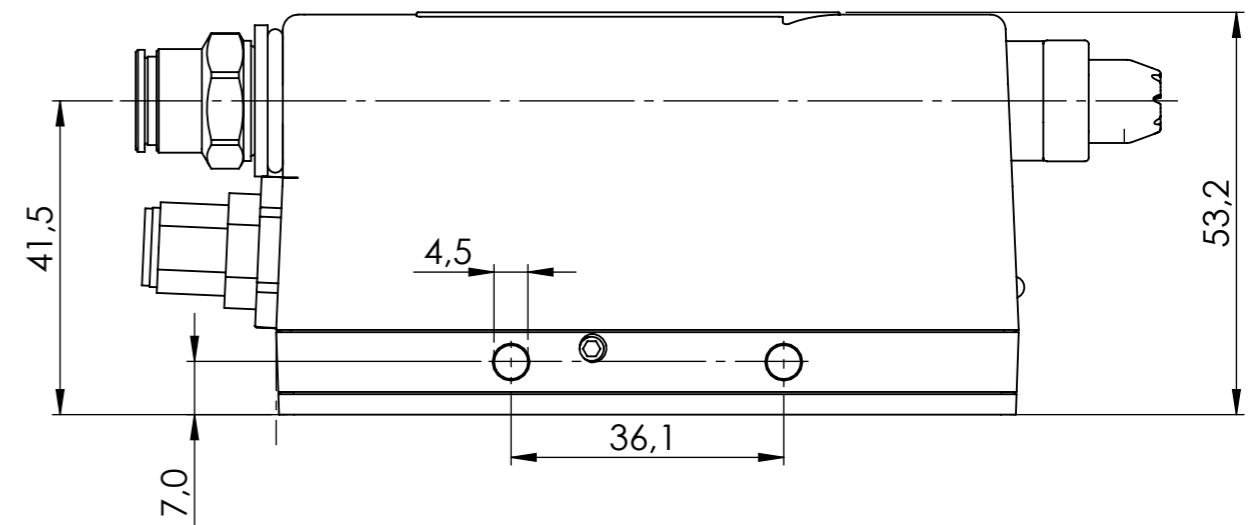

Detail A
Scale 2:1

Drawing 16160010 shows all mounting variations of the Blowflex Easy.

Included:

4532000100 Simco standard mounting bracket

9950000002 Hex screw driver 2.0 mm