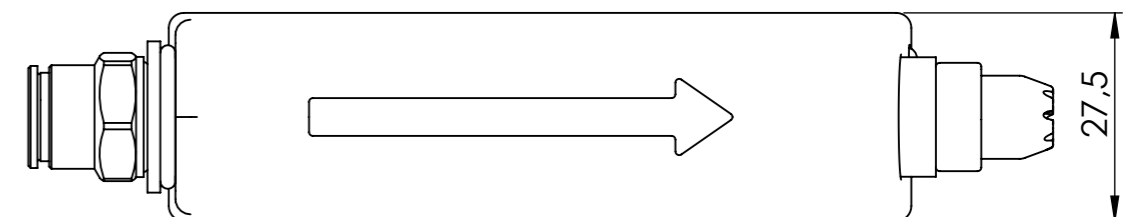

Detail A
Scale 2:1

Drawing 16160010 shows all mounting variations of the Blowflex Easy.

Included:

4532000100 Simco standard mounting bracket

9950000002 Hex screw driver 2.0 mm