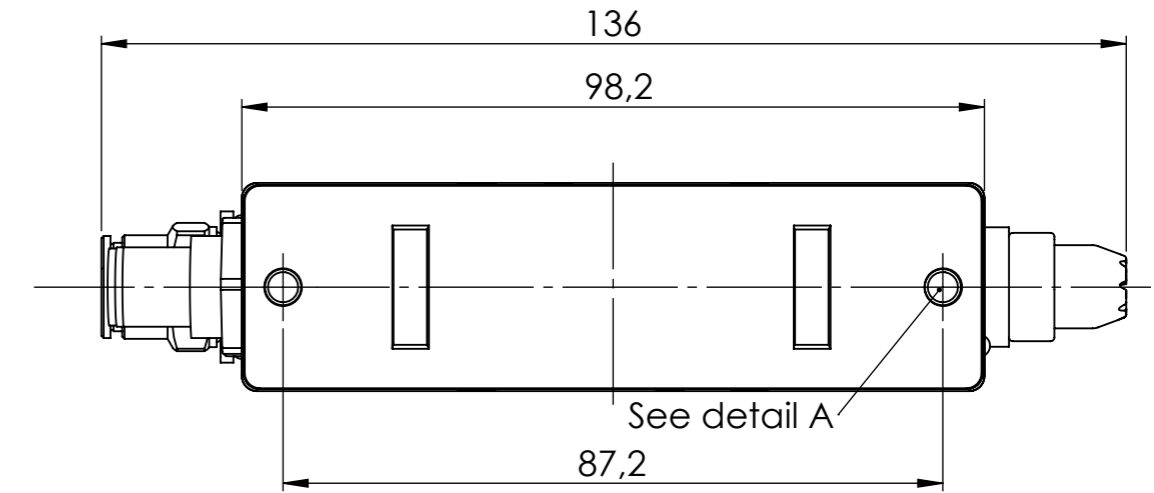

Detail A
Scale 2:1

Drawing 16160010 shows all mounting variations of the Blowflex Easy.

Included:

4532000100 Simco standard mounting bracket

9950000002 Hex screw driver 2.0 mm