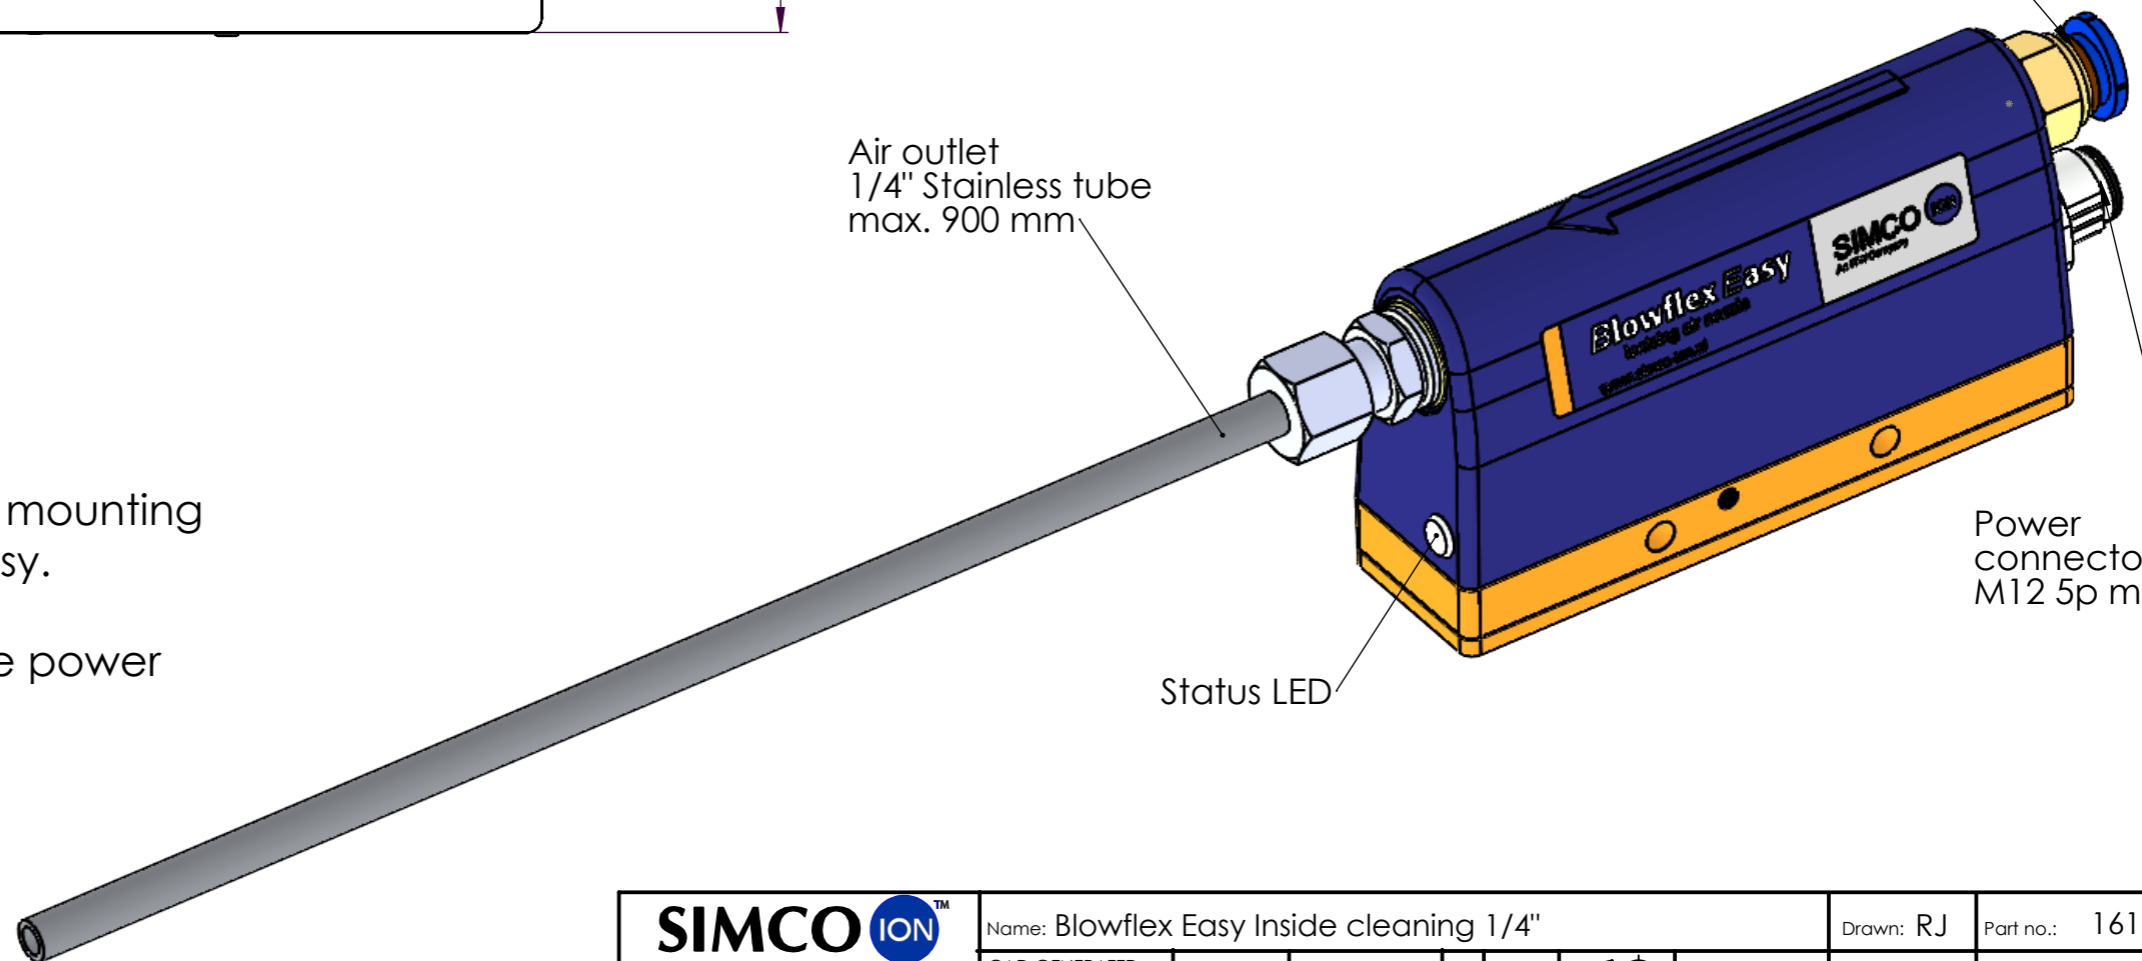

Air outlet
1/4" Stainless tube
max. 900 mm

Air inlet
8 mm
Hose connection

Power
connector
M12 5p male

Drawing 16160010 shows all mounting
variations of the Blowflex Easy.

Drawing 16160020 shows the power
connection variations.

SIMCO ION An ITW Company WWW.SIMCO-ION.NL TEL: +31 (0)573 288333	Name: Blowflex Easy Inside cleaning 1/4"					Drawn: RJ	Part no.: 1616000002	
	CAD GENERATED NOT AUTO UPDATED	Dimensions in mm	Date: 29-12-2020	A3	M: 1:1	ECN-1616	Check: HS	Dwg. no.: 16160002/A