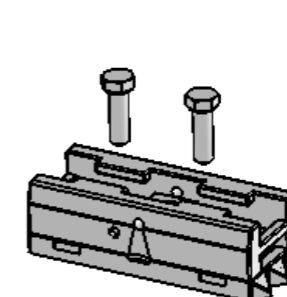

Minimum effective length: 300 mm
Maximum effective length: 4920 mm

Amount of brackets depends on length:

Brackets	
Tot. length	Qty.
345 - 885	2
945 - 1725	3
1785 - 2505	4
2565 - 3225	5
3285 - 4125	6
4185 - 4965	7

Mounting Bracket - Options

- Item No. 4532000100
- Mounting material M5

Slide bracket (wide)

Slide bracket (small)

Fixed bracket