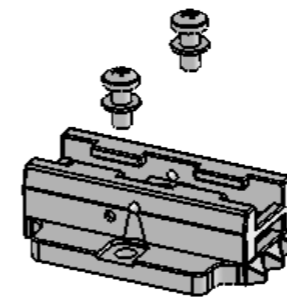

Minimum effective length: 300 mm
Maximum effective length: 4920 mm

Amount of brackets depends on length:

Brackets	
Tot. length	Qty.
345 - 885	2
945 - 1725	3
1785 - 2505	4
2565 - 3225	5
3285 - 4125	6
4185 - 4965	7

Mounting Bracket - Options

- Item No. 4532000100
- Mounting material M5

Slide bracket (wide)

Slide bracket (small)

Fixed bracket