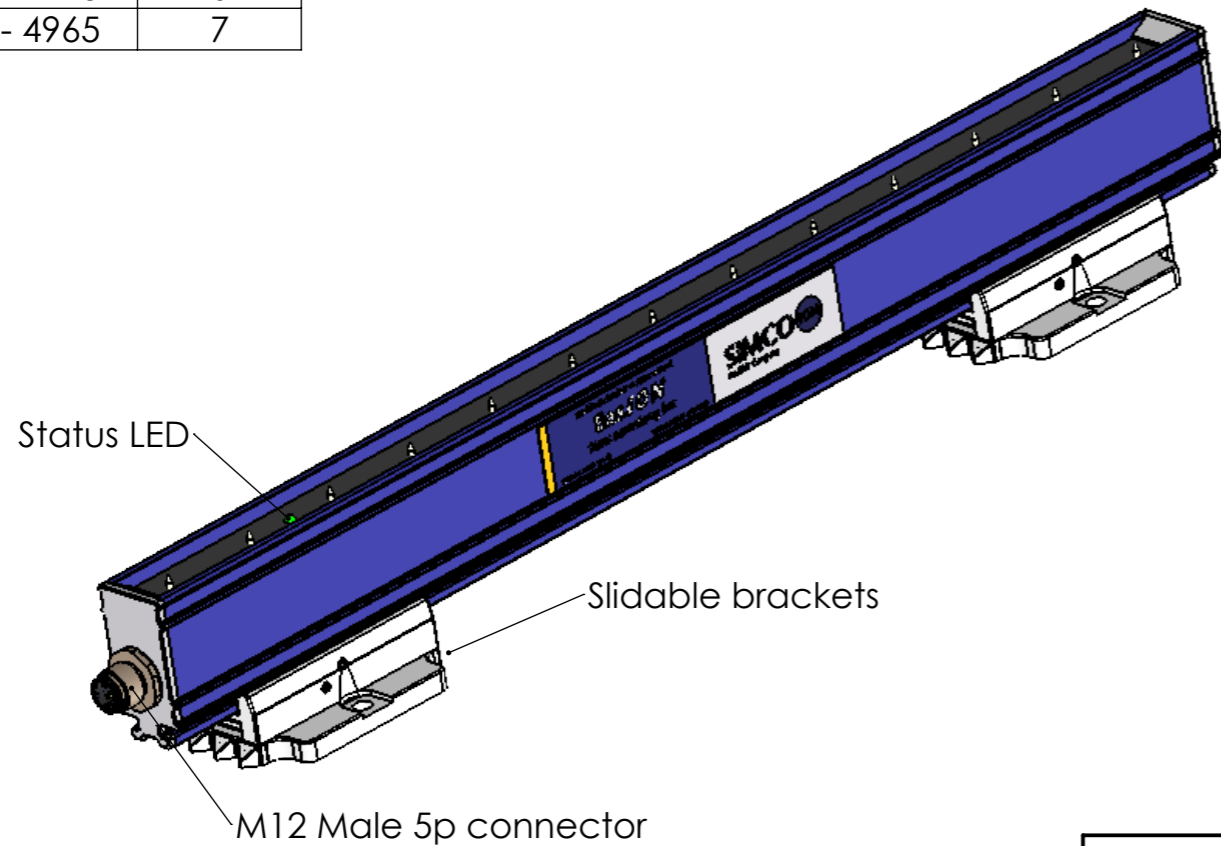

Minimum effective length: 300 mm
Maximum effective length: 4920 mm

Amount of brackets depends on length:

Brackets	
Tot. length	Qty.
345 - 885	2
945 - 1725	3
1785 - 2505	4
2565 - 3225	5
3285 - 4125	6
4185 - 4965	7

Mounting Bracket - Options

- Item No. 4532000100
- Mounting material M5

Slide bracket (wide)

Slide bracket (small)

Fixed bracket