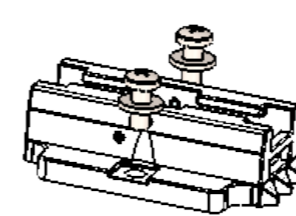

Minimum effective length: 360 mm  
Maximum effective length: 4920 mm

Amount of brackets depends on length:

Brackets	
Tot. length	Qty.
390 - 870	2
930 - 1710	3
1770 - 2490	4
2550 - 3210	5
3270 - 4110	6
4170 - 4950	7

### Mounting bracket - Options

- Item no. 4532000100
- Mounting material M5

Slide bracket (wide)

Slide bracket (small)

Fixed bracket