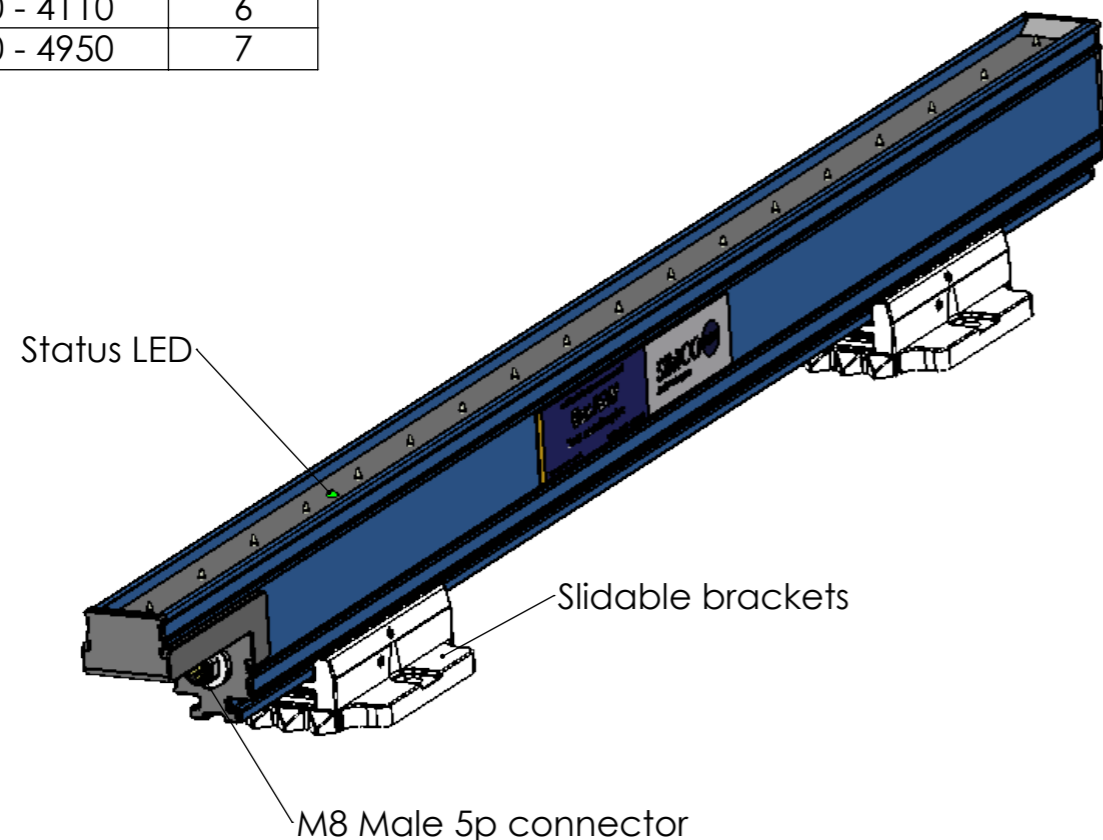

Minimum effective length: 360 mm  
Maximum effective length: 4920 mm

Amount of brackets depends on length:

Brackets	
Tot. length	Qty.
390 - 870	2
930 - 1710	3
1770 - 2490	4
2550 - 3210	5
3270 - 4110	6
4170 - 4950	7

### Mounting bracket - Options

- Item no. 4532000100
- Mounting material M5

Slide bracket (wide)

Slide bracket (small)

Fixed bracket