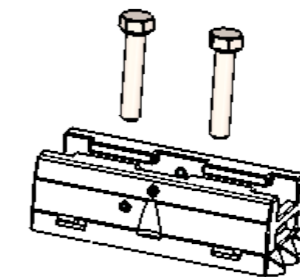

Minimum effective length: 360 mm  
Maximum effective length: 4920 mm

Amount of brackets depends on length:

Brackets	
Tot. length	Qty.
390 - 870	2
930 - 1710	3
1770 - 2490	4
2550 - 3210	5
3270 - 4110	6
4170 - 4950	7

### Mounting bracket - Options

- Item no. 4532000100
- Mounting material M5

Slide bracket (wide)

Slide bracket (small)

Fixed bracket