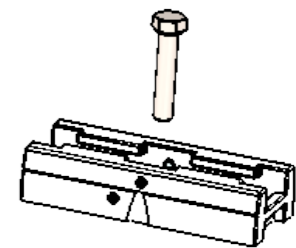

Minimum effective length: 360 mm  
Maximum effective length: 4920 mm

Amount of brackets depends on length:

Brackets	
Tot. length	Qty.
390 - 870	2
930 - 1710	3
1770 - 2490	4
2550 - 3210	5
3270 - 4110	6
4170 - 4950	7

### Mounting bracket - Options

- Item no. 4532000100
- Mounting material M5

Slide bracket (wide)

Slide bracket (small)

Fixed bracket