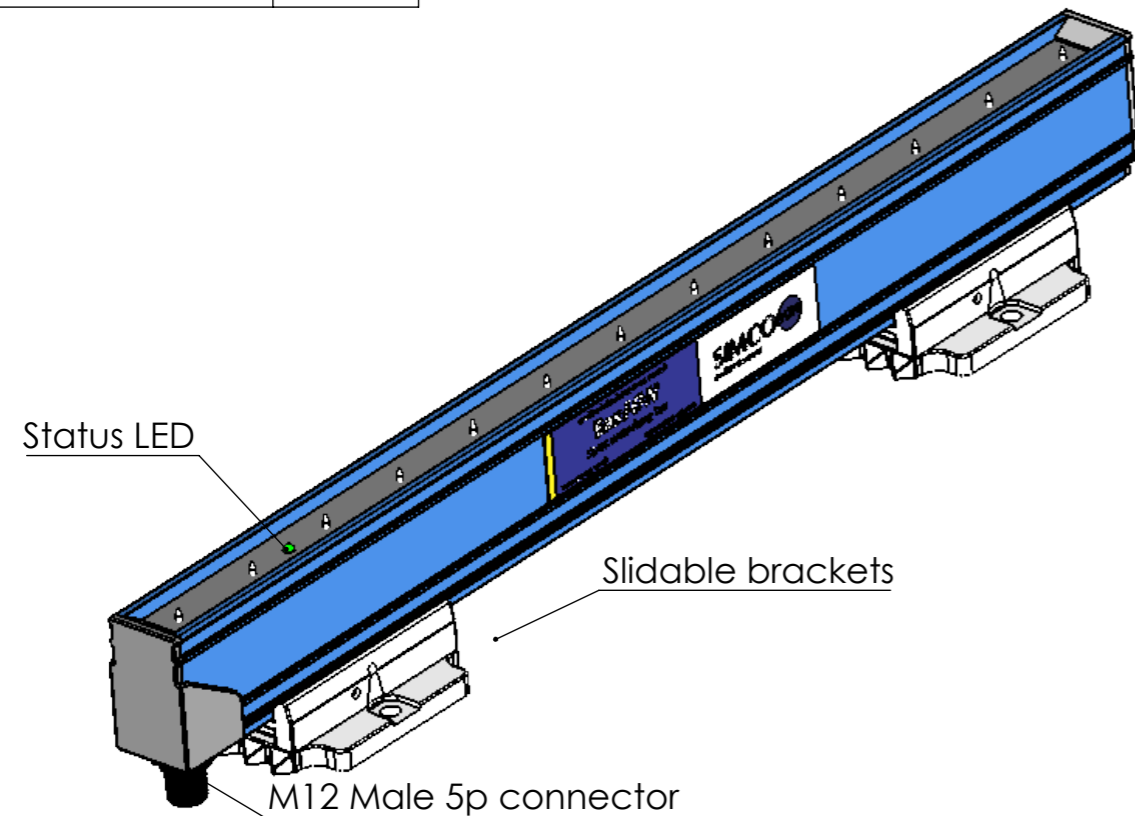

Minimum length: 300 mm
 Maximum length: 4920 mm

Amount of brackets depends on length:

Brackets	
Tot. length	Qty.
330 - 870	2
930 - 1710	3
1770 - 2490	4
2550 - 3210	5
3270 - 4110	6
4170 - 4950	7

Mounting Bracket - Options

- Item No. 4532000100
- Mounting material M5

Slide bracket (wide)

Slide bracket (small)

Fixed bracket