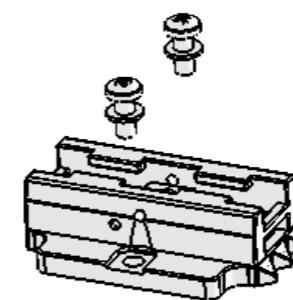

Minimum length: 300 mm
 Maximum length: 4920 mm

Amount of brackets depends on length:

Brackets	
Tot. length	Qty.
330 - 870	2
930 - 1710	3
1770 - 2490	4
2550 - 3210	5
3270 - 4110	6
4170 - 4950	7

Mounting Bracket - Options

- Item No. 4532000100
- Mounting material M5

Slide bracket (wide)

Slide bracket (small)

Fixed bracket